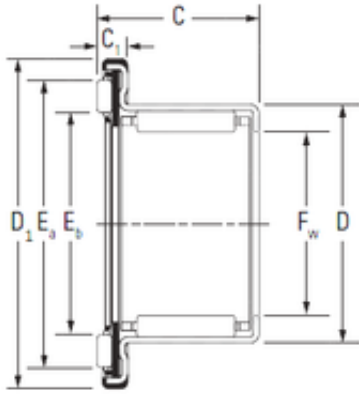

Gummy Candy Making Machine Manufacturer

Jinan Saibainuo Quality Fortified Rice Kernel
Making Machine Frk Nutritional Instant Artificial
Rice Processing Maker Line

Bearing No.

Size	25x37x22.2 mm
Bore Diameter	25 mm
Outer Diameter	37 mm
Width	22,2 mm
d	25 mm
D	37 mm
C	22,2 mm

Bearing 2D drawings and 3D CAD models